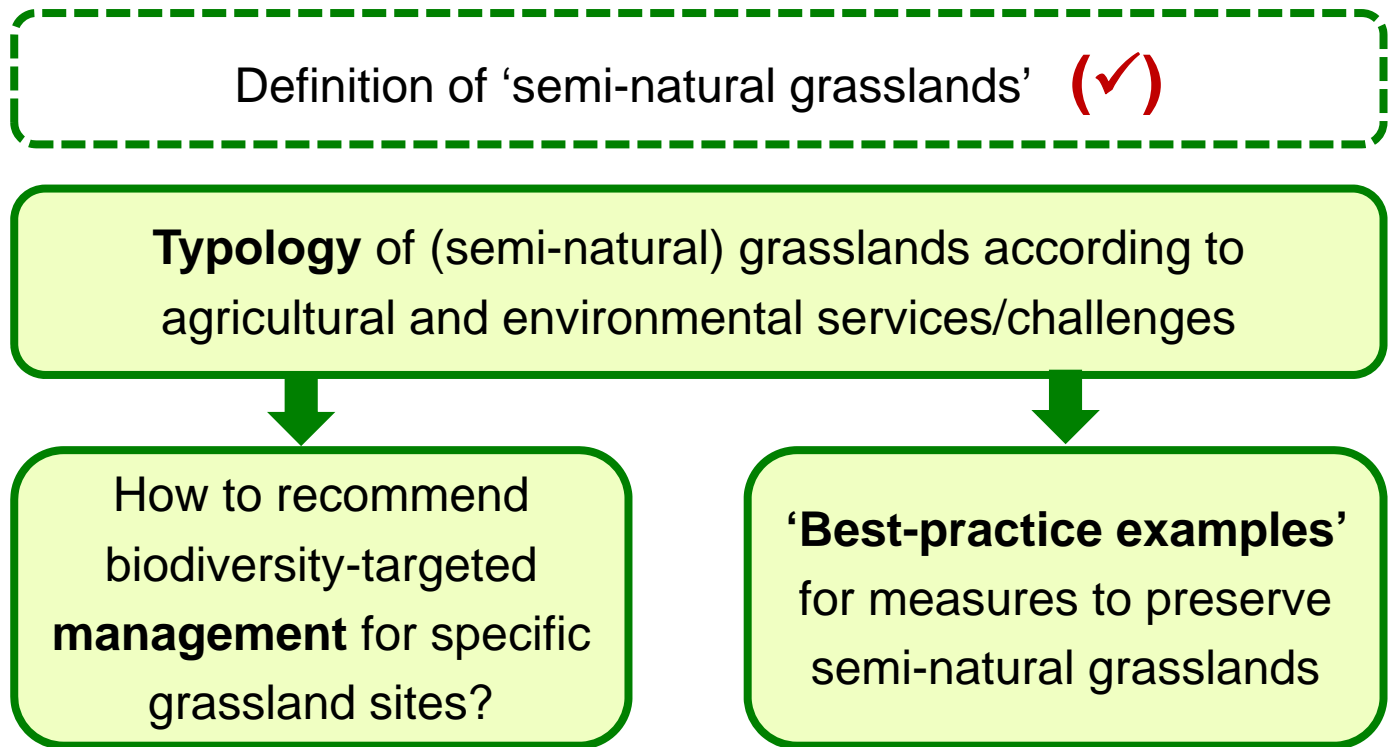

EGF Semi-Natural Grassland Working Group

Pre-Conference Workshop

with Natural England | Natural Resources Wales | UK Grassland Forum

Morning Session

- Questionnaire results
 - Presentations
 - Discussion
- Diversity of SNG and of concepts about SNG

Afternoon Session

Field trip to Rhos Talglas
Special Area of Conservation

EGF Semi-Natural Grassland Working Group: What happens next?

Originally proposed aims

Next steps

- 3rd Meeting in 2015 at the EGF Symposium in Wageningen?
- Please check the Working Group website for news
- Please contact me for further information! (btonn@gwdg.de)