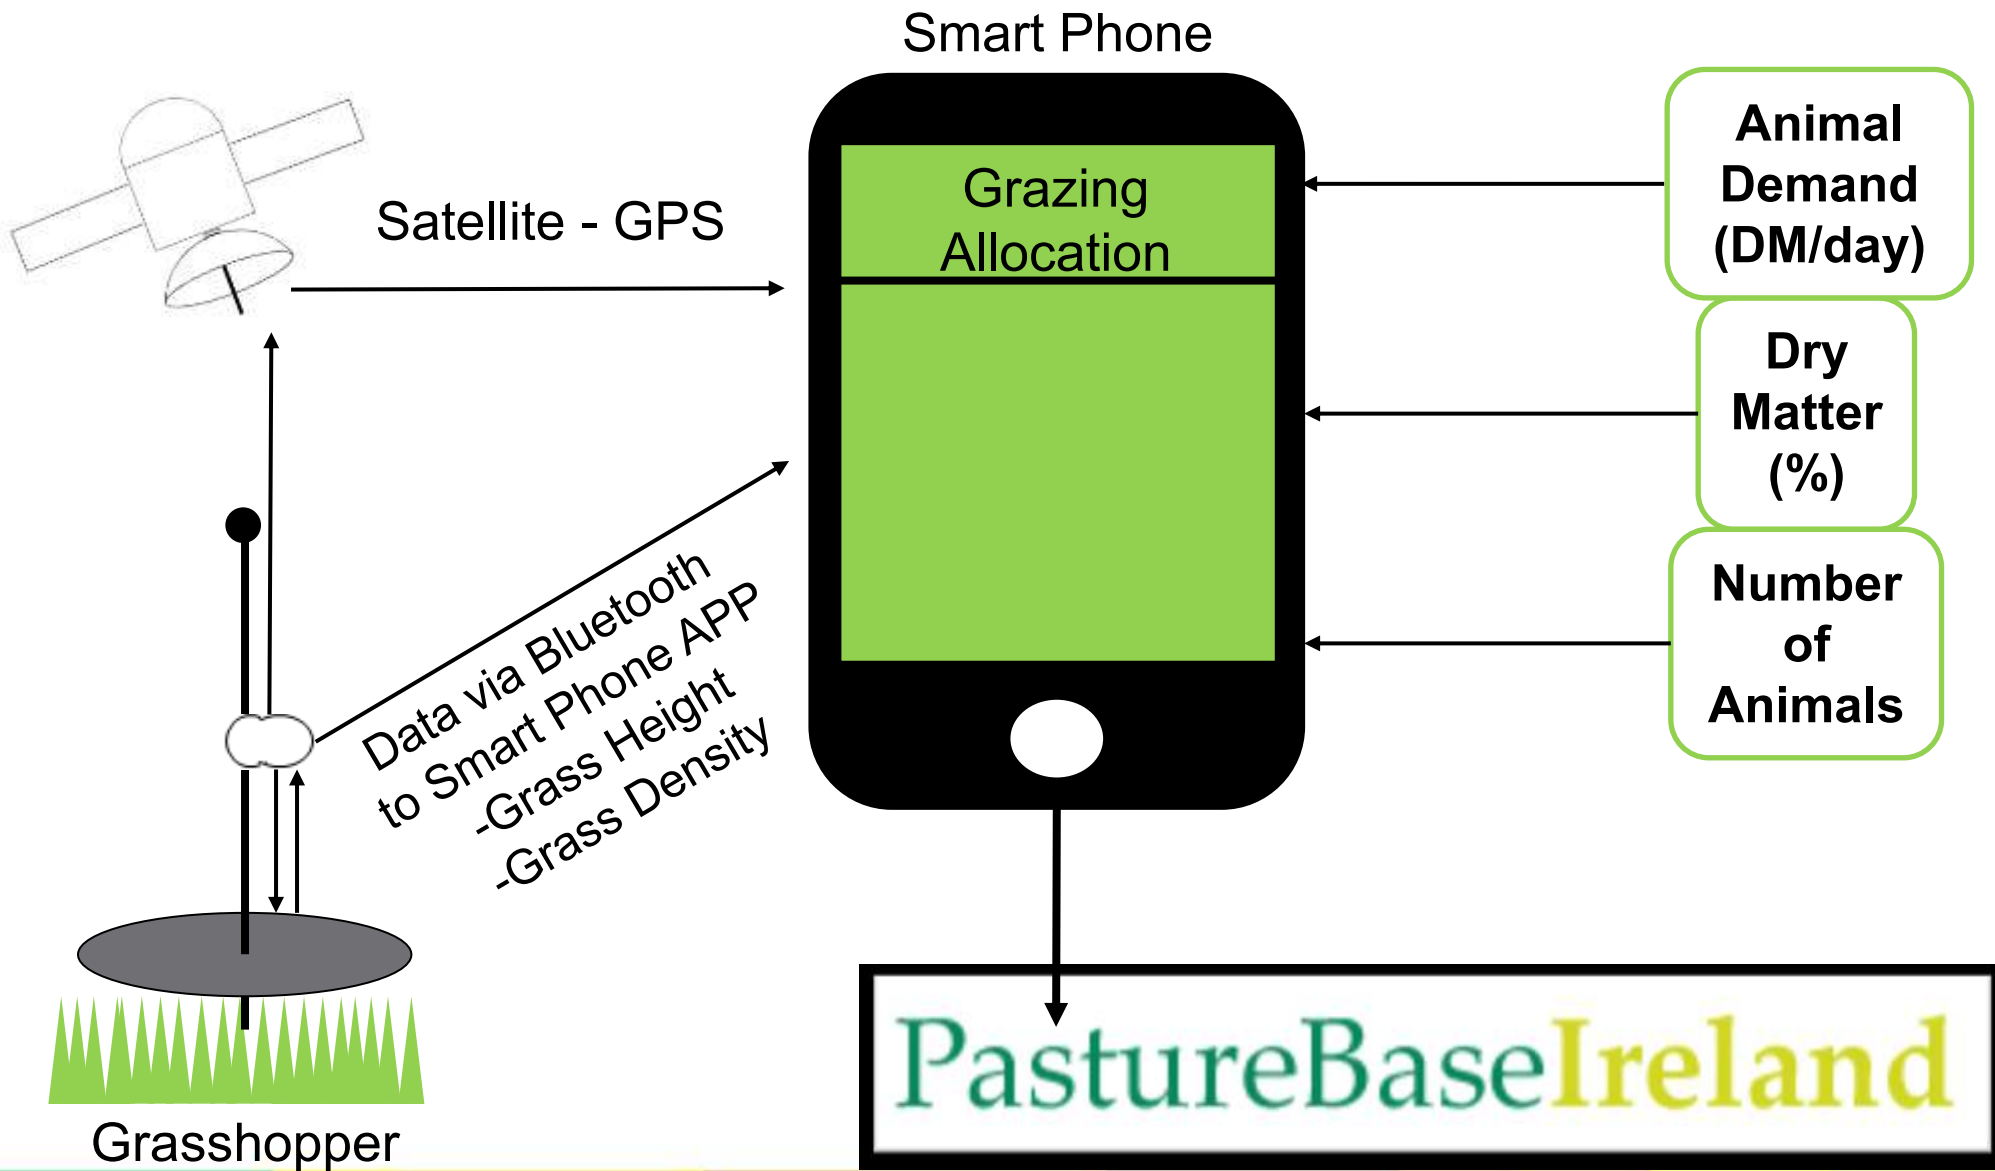

# for automated grass measurement

**Diarmuid McSweeney, C. Foley, B. O'Brien**  
*Animal & Grassland Research and Innovation Centre,  
Moorepark, Co. Cork, Ireland*

*and*

**P. Halton, TrueNorth Technologies, Co. Clare, Ireland**

# 1 = 1000 - 600000 - 1000000 - 10000000 - 100000000 - 1000000000 - 10000000000

## GPS

### Integration with PastureBase will:

- Encourage PastureBase take-up
- Provide Growth Data at County or Regional Level
- Provide Historical Data for Analysis

The screenshot shows a user interface for farm file management. At the top right is a green gear icon. Below it are four input fields: 'Farm ID', 'Default Residual mm', 'Samples Per Paddock', and 'Upload Survey to'. A blue 'SAVE' button is located at the bottom of the form area.