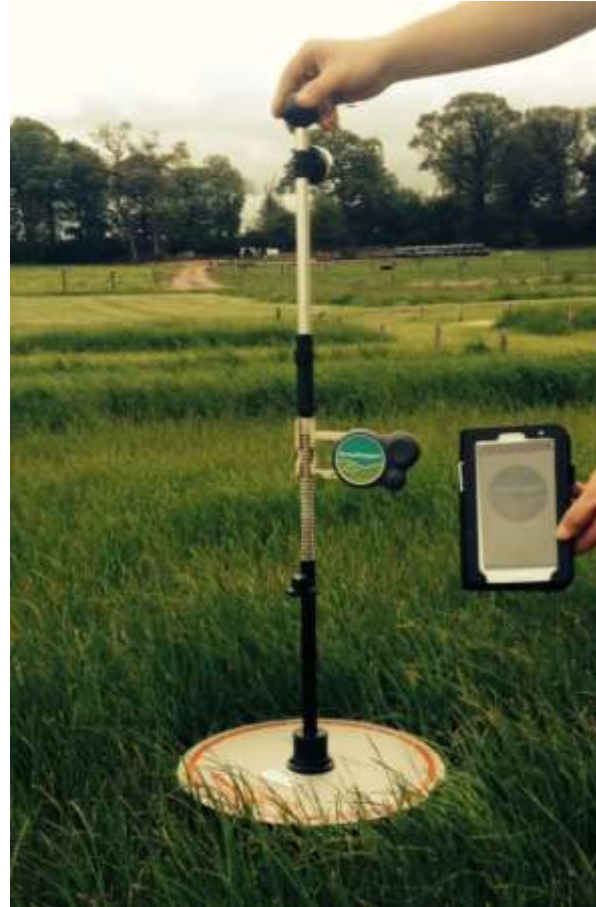

The Grasshopper Mk 1